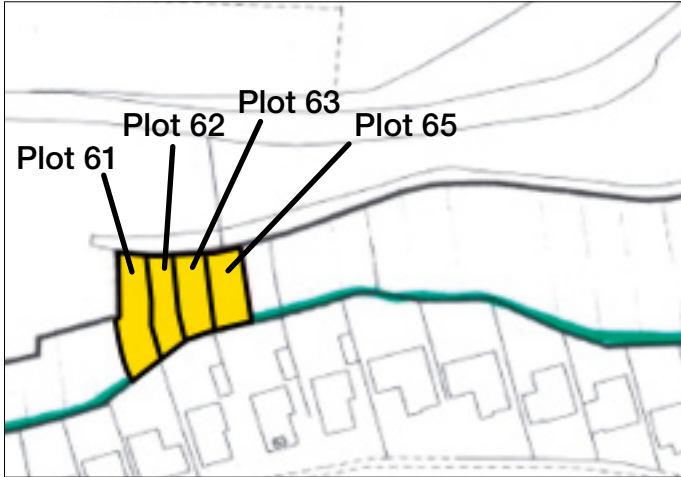

LOT

59-62

Plots 61, 62, 63, 65 Land At Summerfields, Rhostyllen, Wrexham, Clwyd LL14 4EU

*GUIDE PRICE NIL RESERVE

- **Plots of freehold land on the edge of a residential housing development.**

Description Plots of freehold land on the edge of a residential housing development.

Situated The plot is located to the north of no 59 Summerfields in the village of Rhostyllen near Wrexham.