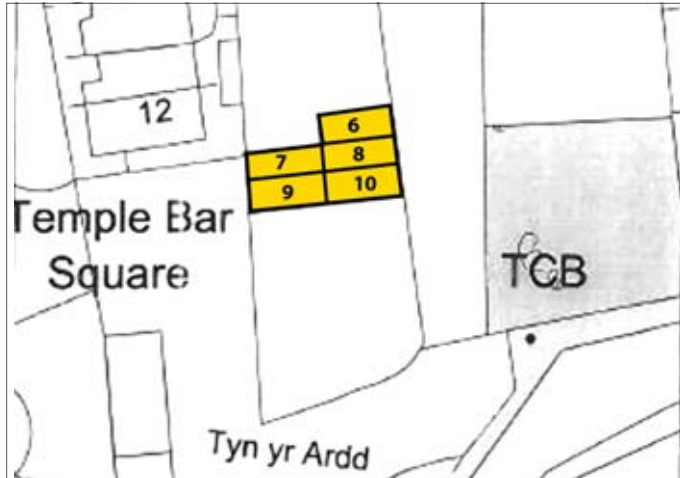

LOT

33-37

Plots 6-10 to the south of 30 High Street, Denbigh, Clwyd LL16 3RY

DEVELOPMENT LAND

Guide price **Nil Reserve**

Five Freehold Land Plots suitable for a variety of uses subject to the necessary planning consents, to be offered as individual lots.

Situated

The plots are located adjacent to Temple Bow Square, between Bull Lane, Leicester Terrace and The High Street, within Denbeigh town centre

Note

The buyer will be responsible for the seller's legal and auctioneer's costs. Please refer to the special conditions of sale within the legal pack

Lot 33

Plot 6 Nil reserve

Lot 37

Plot 10 Nil reserve

Lot 34

Plot 7 Nil reserve

Lot 35

Plot 8 Nil reserve

Lot 36

Plot 9 Nil reserve